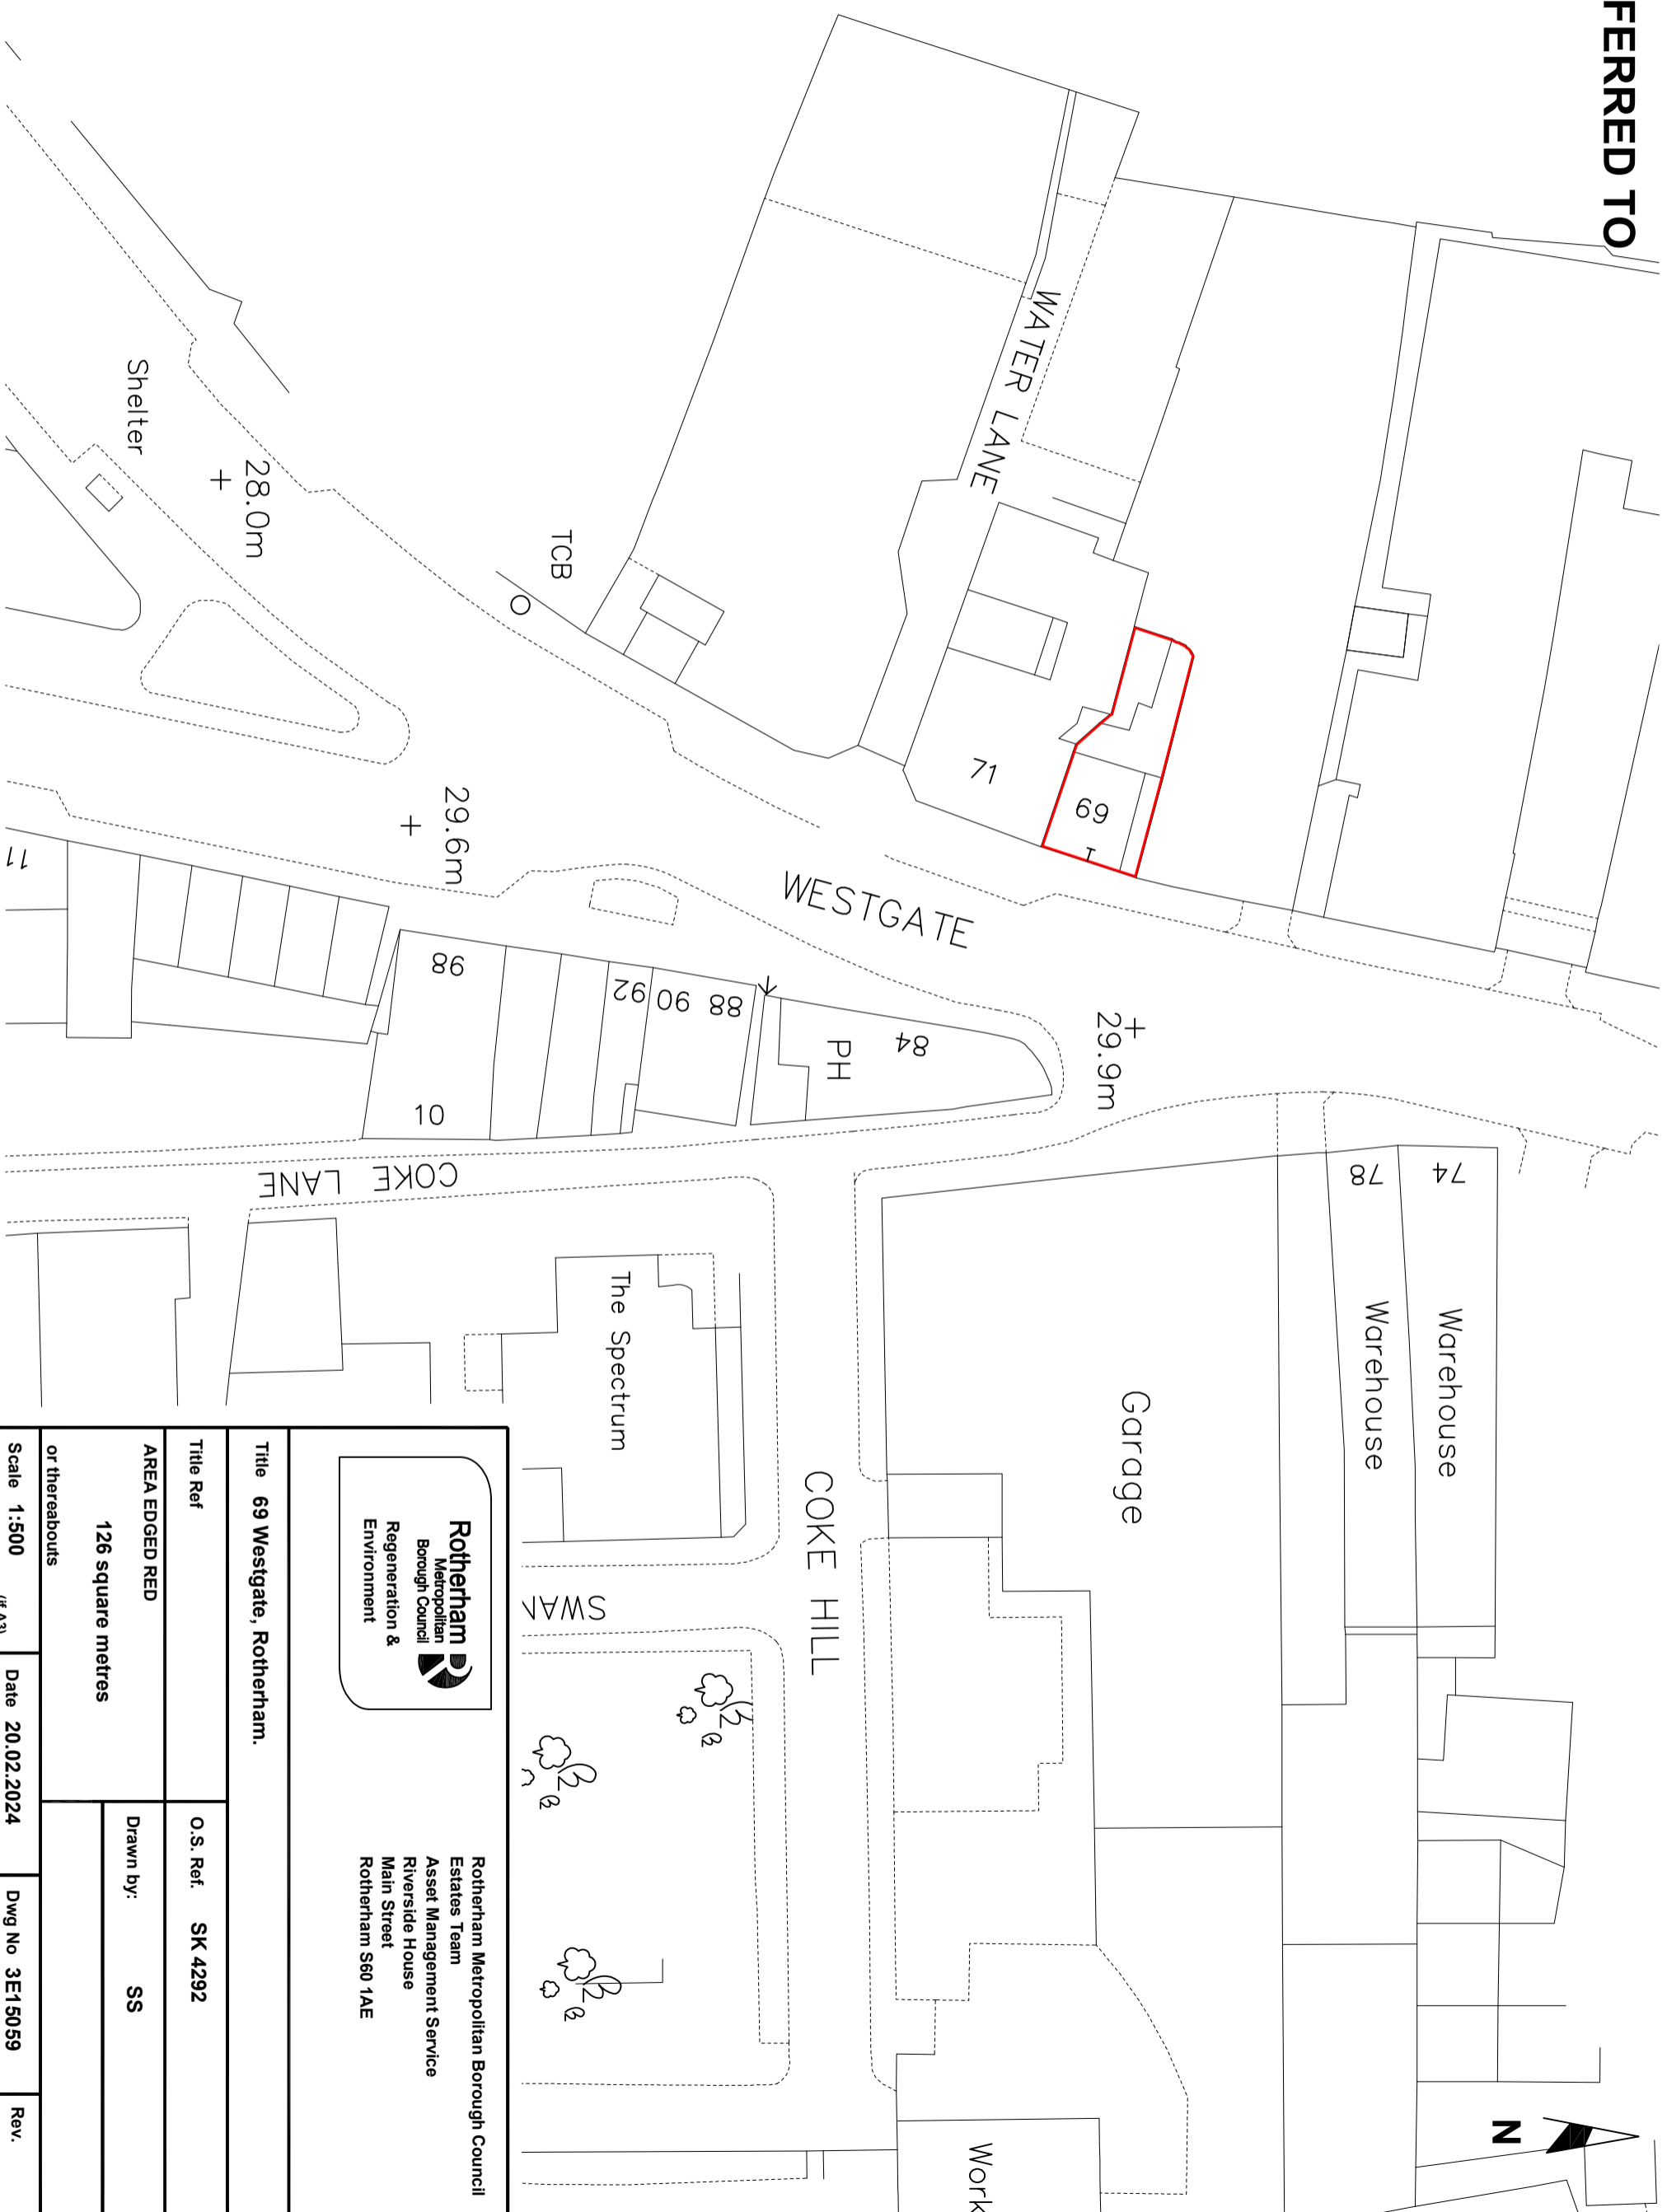

PLAN REFERRED TO

Rotherham Metropolitan Borough Council
 Regeneration & Environment

Rotherham Metropolitan Borough Council
 Estates Team
 Asset Management Service
 Riverside House
 Main Street
 Rotherham S60 1AE

Title 69 Westgate, Rotherham.

Title Ref O.S. Ref. SK 4292

AREA EDGED RED 126 square metres
 Drawn by: SS

Scale 1:500 (if A3) Date 20.02.2024 Dwg No 3E15059 Rev.